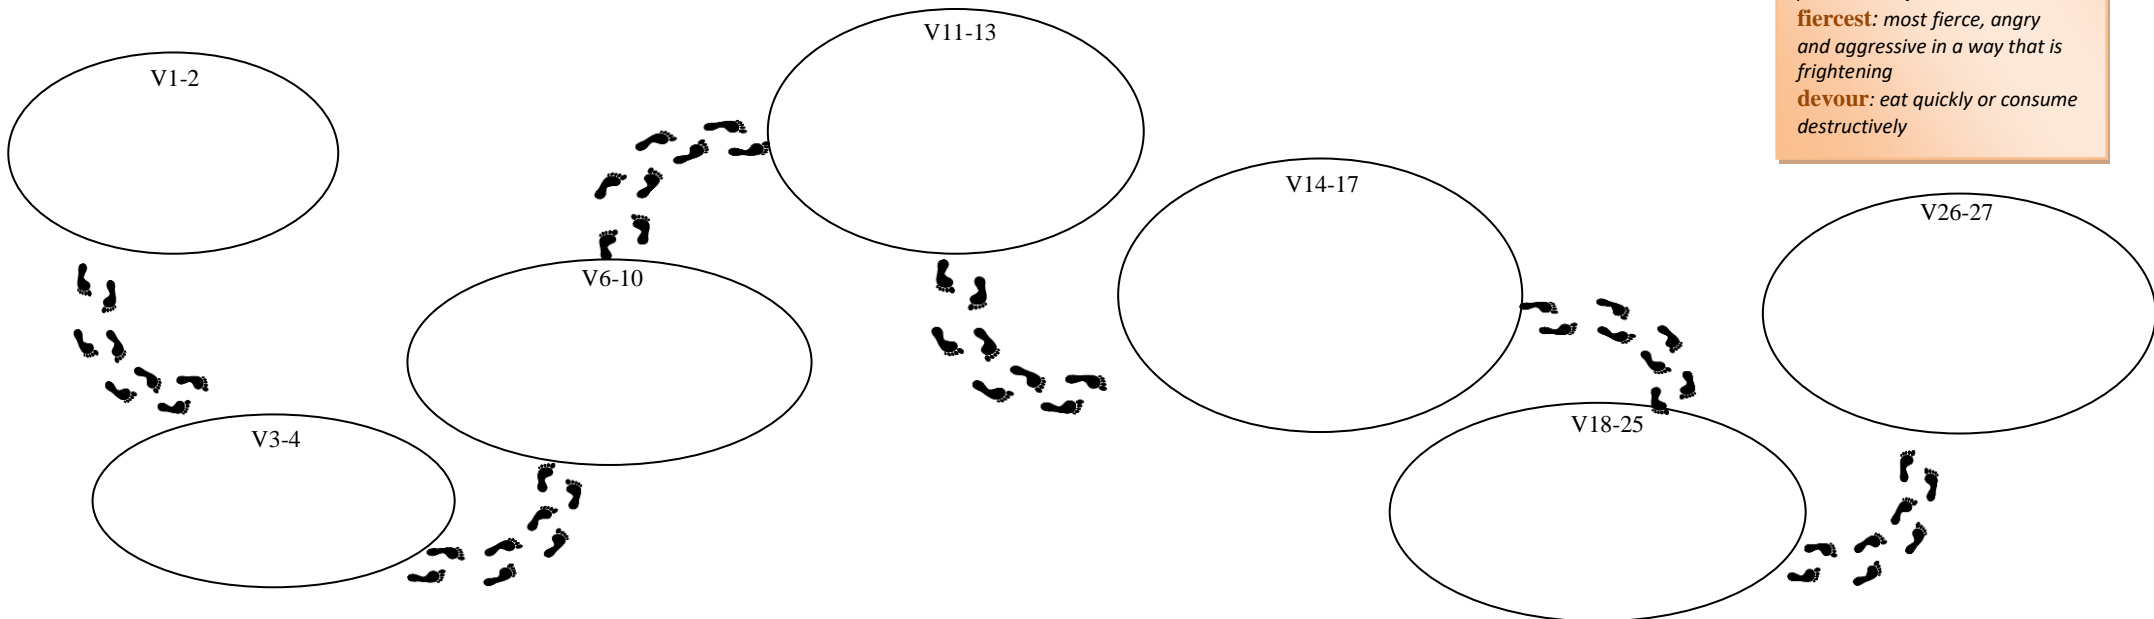

The story so far...

God had replaced Saul who did not obey God with David who was a just shepherd boy. God even promised to build the house for David and put his descendant on the throne forever. David obeyed God and even God himself said David is the king who was after his own heart. But is David the perfect king?

Read 2 Samuel 11

Retell the story by summarizing in stages

Look the stages of the story above. Do you think that David knew from the very beginning that this story would end up with murdering?
Where did David's sin start?